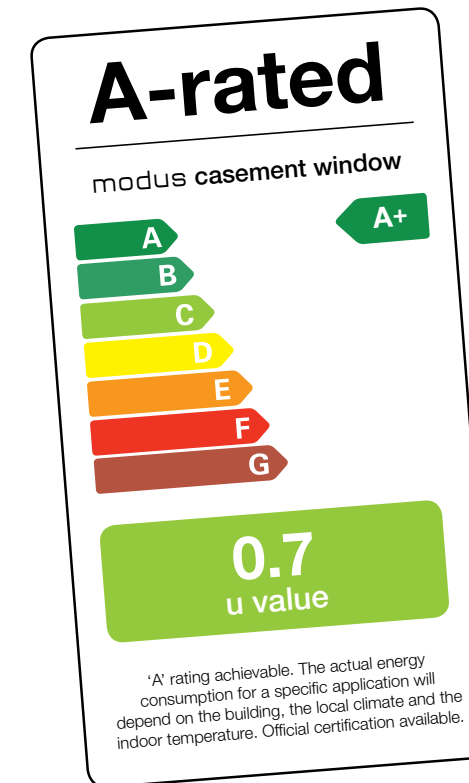

When white's not right

Fashions change. That's why we offer a wide range of colours to suit most tastes, from Cream to Black Ash. And for those looking for something special, there's the architectural range – a selection of subtle metallic and premium woodgrain finishes to provide an extra touch of class.

Architectural range

Available to special order

Energy efficiency excellence

Advanced technical performance as standard

Better energy efficiency is one of the main reasons why homeowners replace their windows. So if you've decided to take the plunge, you probably want to ensure you get the best possible performance for your budget? Modus is a completely new window system design, so it offers better thermal performance than rival systems. We're talking U-values of 0.7 and BFRC Window Energy Ratings (WERs) of A+ achievable.